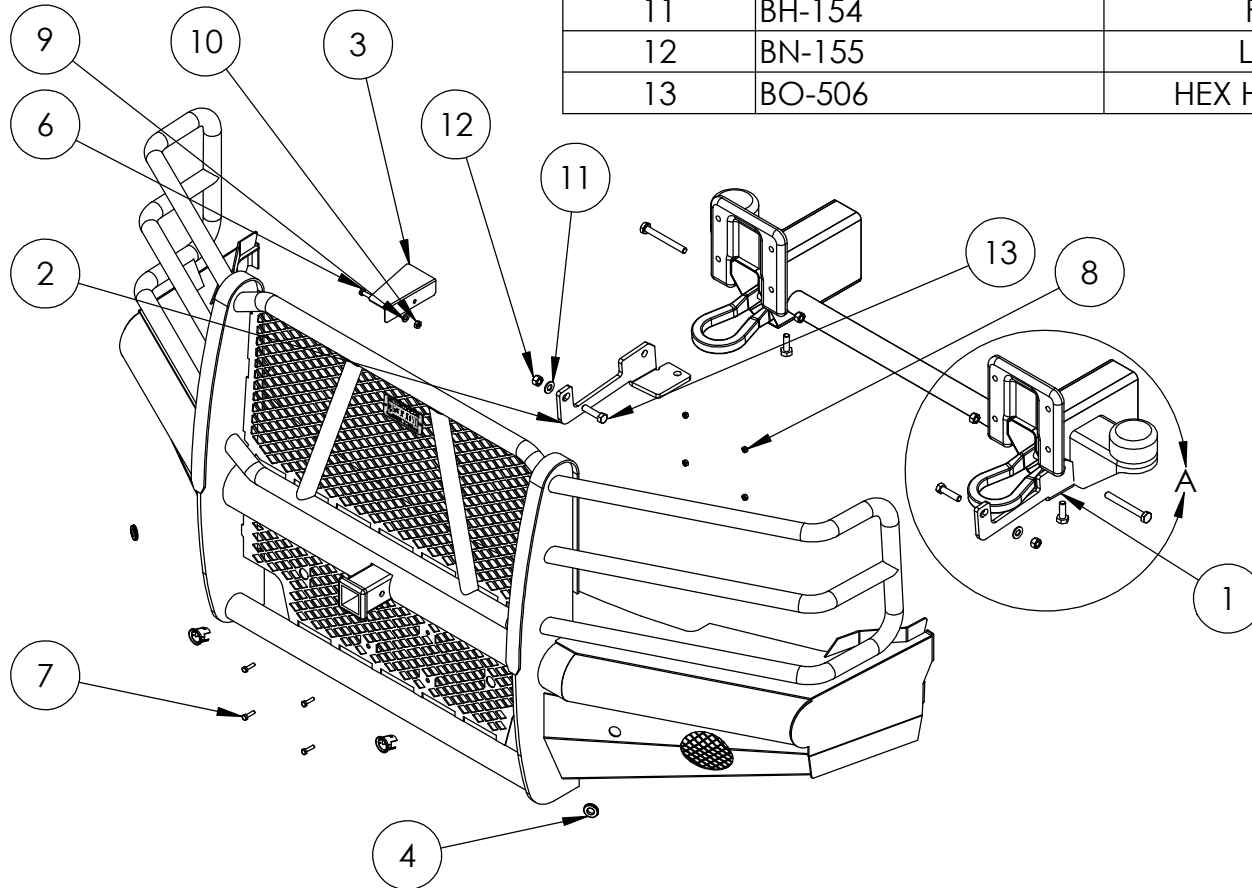

## FBC151BLR

ITEM NO.	PART NUMBER	DESCRIPTION	QTY.
1	GGC151MBDBL	MOUNTING BRACKET DRIVER	1
2	GGC151MBPBL	MOUNTING BRACKET PASSENGER	1
3	FBC151SGBL	SPLASH GUARD	1
4	RGROMMET 1" X .8125	RUBBER GROMMET	2
5	BP-428	BUTTON PLUG	4
6	BO-136	HEX HEAD BOLT 5/16"-18 X 1"	1
9	BH-166	FLAT WASHER 5/16"	4
10	BN-138	HEX NUT 5/16"- 18	1
7	BO-459	HEX HEAD BOLT 1/4"- 20 X 1"	4
8	BN-36	KEP NUT 1/4"- 20	4
11	BH-154	FLAT WASHER 1/2"	4
12	BN-155	LOCK NUT 1/2" - 13	2
13	BO-506	HEX HEAD BOLT 1/2"-13 X 2"	2

DETAIL A  
SCALE 1 : 8