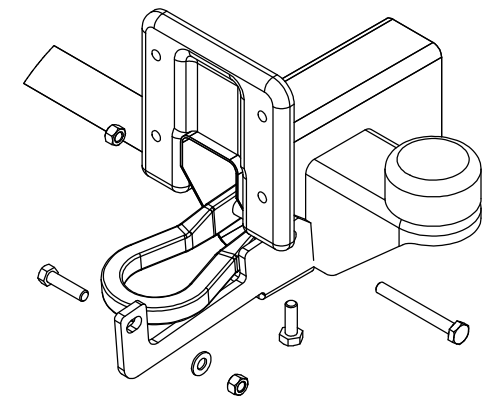

## FBC151BLR

ITEM NO.	PART NUMBER	DESCRIPTION	QTY.
1	GGC151MBDBL	MOUNTING BRACKET DRIVER	1
2	GGC151MBPBL	MOUNTING BRACKET PASSENGER	1
3	FBC151SGBL	SPLASH GUARD	1
4	RGROMMET 1" X .8125	RUBBER GROMMET	2
5	BP-428	BUTTON PLUG	4
6	BO-136	HEX HEAD BOLT 5/16"-18 X 1"	1
9	BH-166	FLAT WASHER 5/16"	4
10	BN-138	HEX NUT 5/16"- 18	1
7	BO-459	HEX HEAD BOLT 1/4"- 20 X 1"	4
8	BN-36	KEP NUT 1/4"- 20	4
11	BH-154	FLAT WASHER 1/2"	4
12	BN-155	LOCK NUT 1/2" - 13	2
13	BO-506	HEX HEAD BOLT 1/2"-13 X 2"	2

DETAIL A  
SCALE 1 : 8