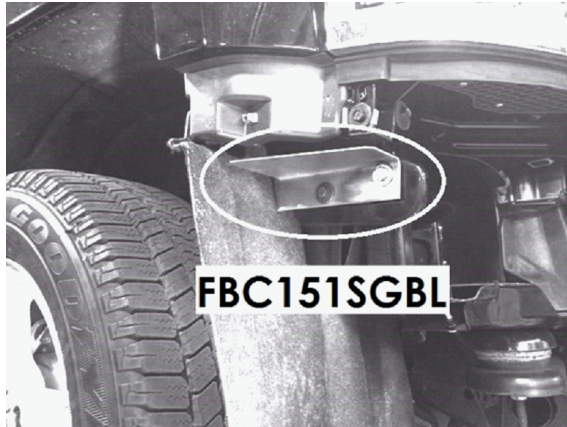

## FBC151BLR

ITEM NO.	PART NUMBER	DESCRIPTION	QTY.
1	GGC151MBDBL	MOUNTING BRACKET DRIVER	1
2	GGC151MBPBL	MOUNTING BRACKET PASSENGER	1
3	FBC151SGBL	SPLASH GUARD	1
4	RGROMMET 1" X .8125	RUBBER GROMMET	2
5	BP-428	BUTTON PLUG	4
6	BO-136	HEX HEAD BOLT 5/16"-18 X 1"	1
9	BH-166	FLAT WASHER 5/16"	4
10	BN-138	HEX NUT 5/16"- 18	1
7	BO-459	HEX HEAD BOLT 1/4"- 20 X 1"	4
8	BN-36	KEP NUT 1/4"- 20	4
11	BH-154	FLAT WASHER 1/2"	4
12	BN-155	LOCK NUT 1/2" - 13	2
13	BO-506	HEX HEAD BOLT 1/2"-13 X 2"	2

DETAIL A  
SCALE 1 : 8